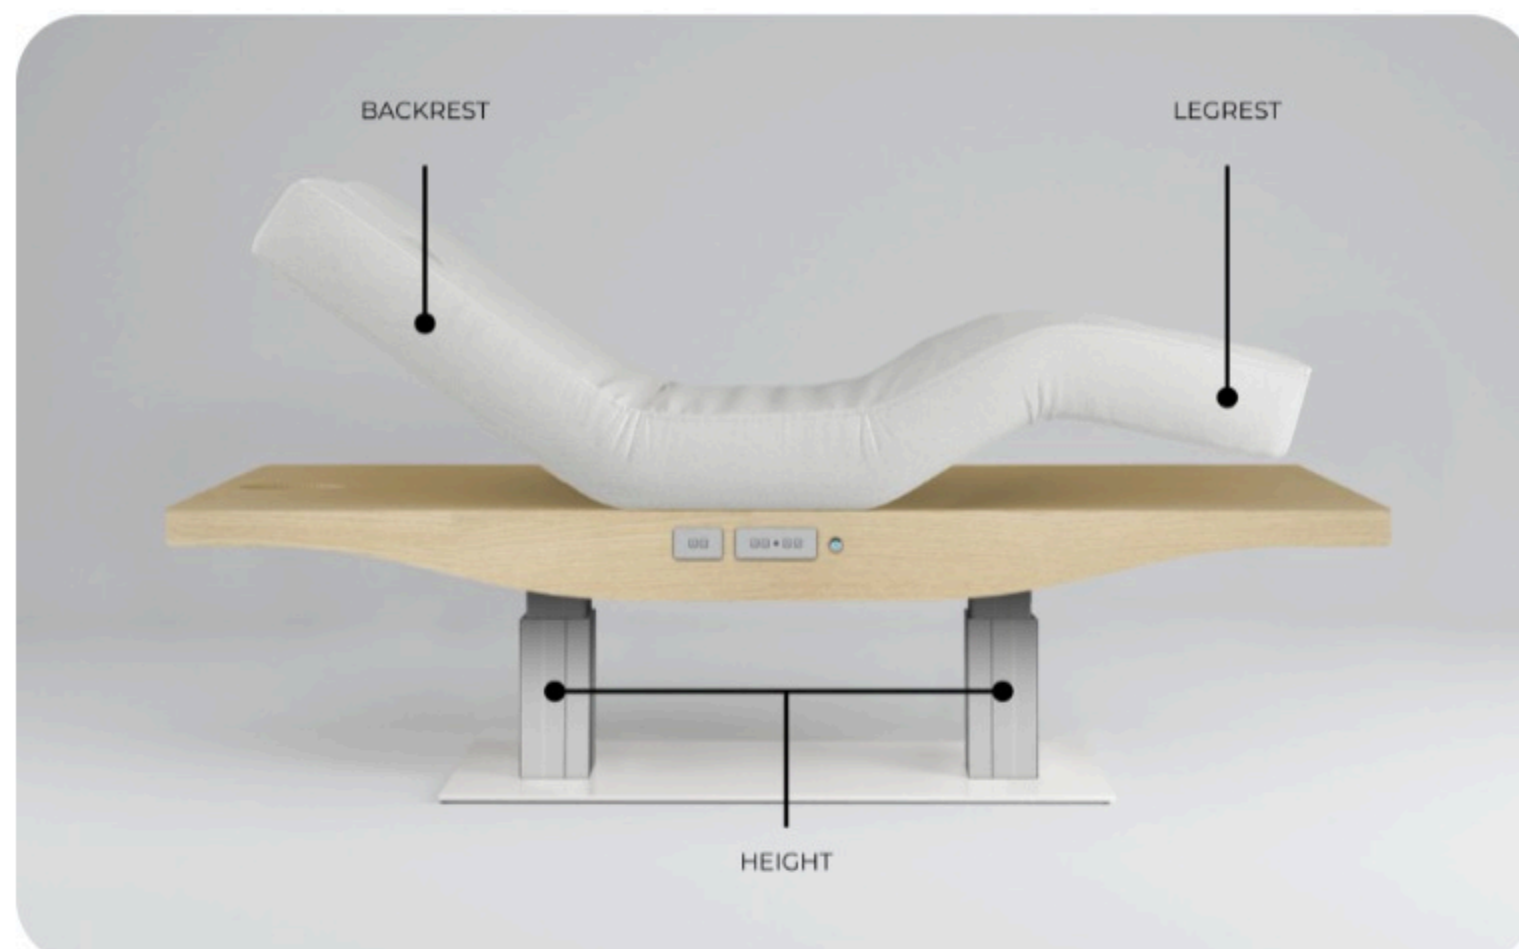

NUDE

Full electric multifunctional SPA massage bed

FULLY ELECTRIC

EXTRA COMFORT MATTRESS

EXCELLENT ERGONOMICS

FULLY ELECTRIC FOR TOP VERSATILITY

Each SKYY massage bed features four powerful actuators, providing effortless height, backrest, and legrest adjustments.

TAKE CONTROL WITH STYLE

Sleek aluminium control panel, effortless adjustments, instant heating system activation. All the bed at your fingertips.