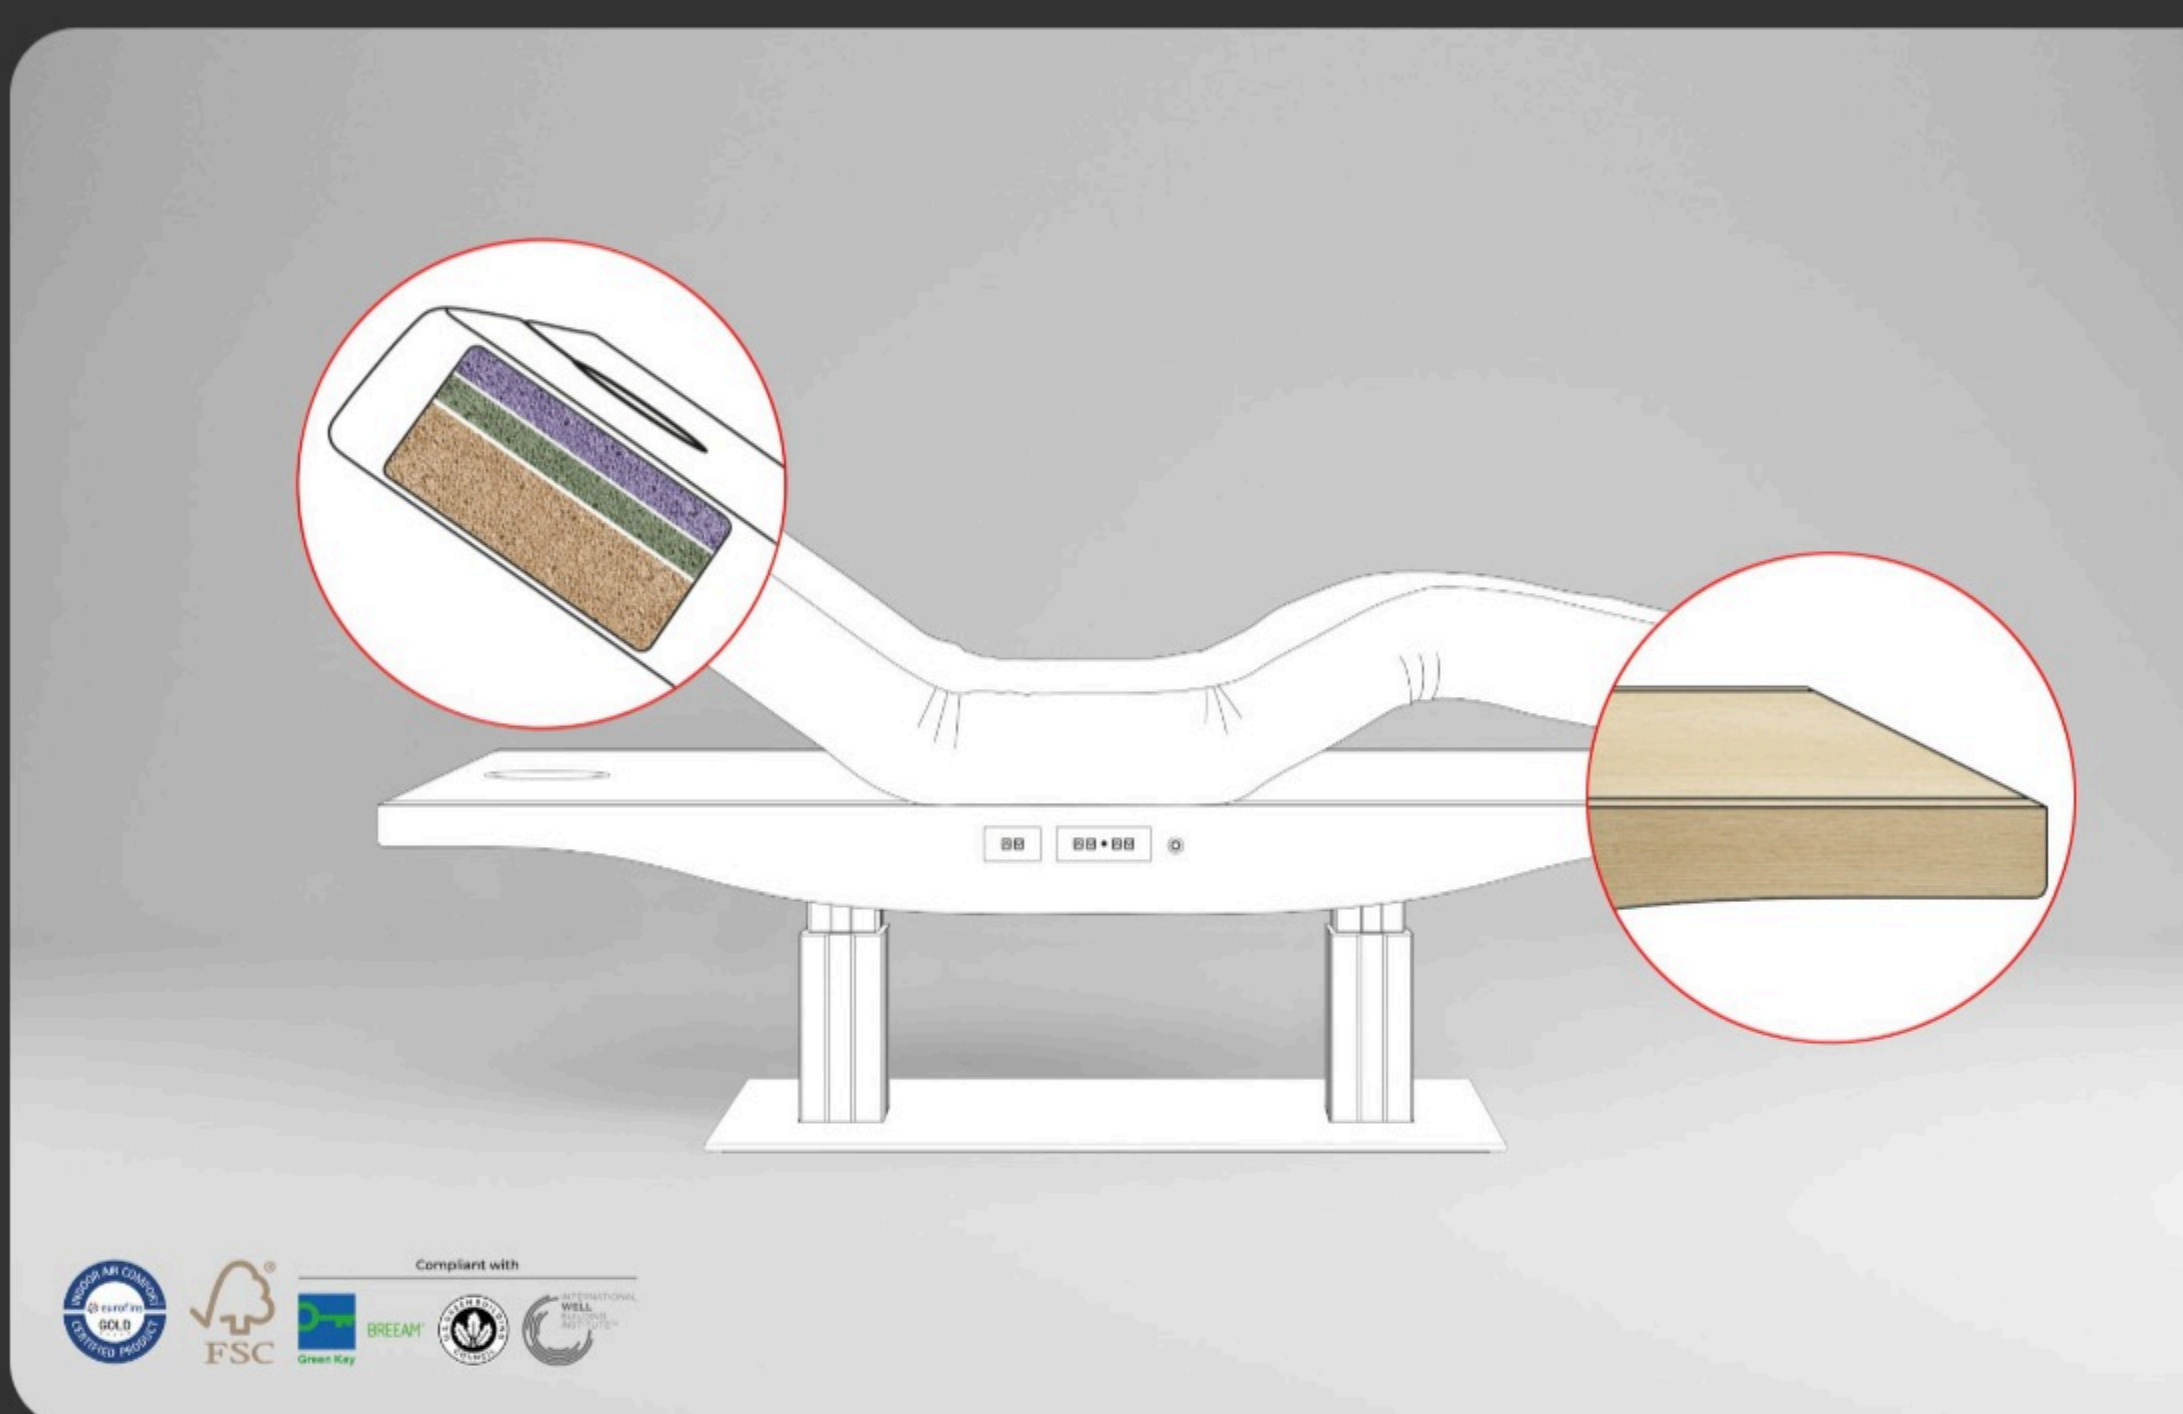

MAXIMISING COMFORT LAYER BY LAYER

Our mattress is designed for ultimate comfort, featuring three layers of foam each carefully calibrated for distinct densities.

This purposeful foam selection not only delivers immediate comfort and coziness but also ensures long-term body support and long-lasting durability.

ERGONOMICS, SERIOUSLY

SKYY is deeply committed to the science of body ergonomics. *Hergo System* isn't just a design feature: our specially crafted face hole positions the entire body - head, forehead, shoulders and back overall, in the optimal and comfortable stance, ensuring all muscles are perfectly primed for the treatment.