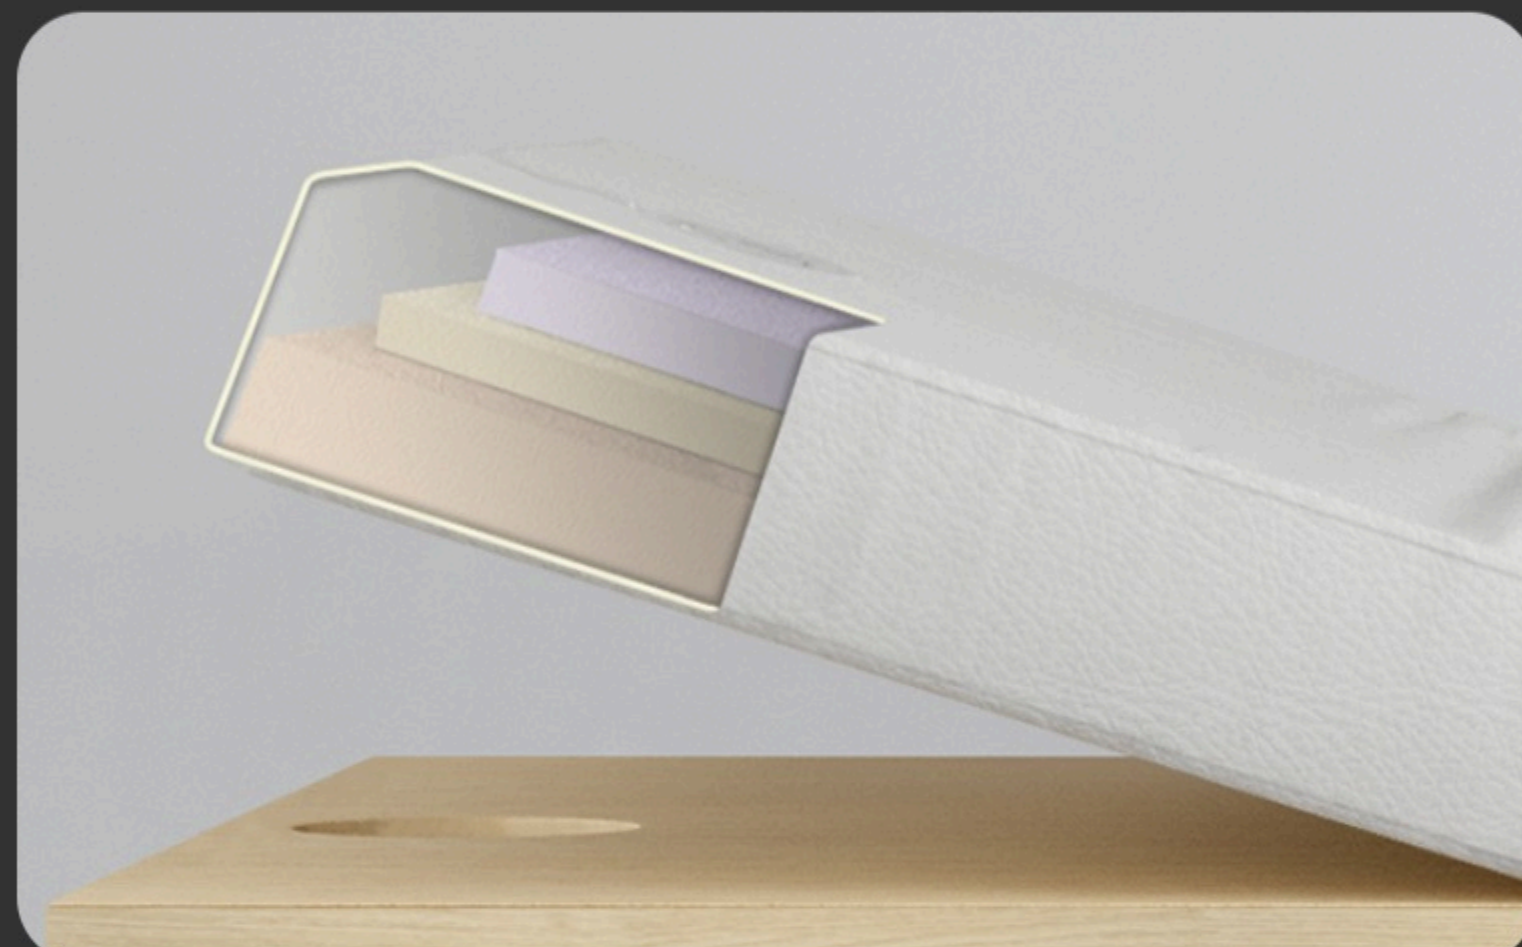

MAXIMISING COMFORT LAYER BY LAYER

Our mattress is designed for ultimate comfort, featuring three layers of foam each carefully calibrated for distinct densities.

This purposeful foam selection not only delivers immediate comfort and coziness but also ensures long-term body support and long-lasting durability.

ERGONOMICS, SERIOUSLY

SKYY is deeply committed to the science of body ergonomics. *Hergo System* isn't just a design feature: our specially crafted face hole positions the entire body - head, forehead, shoulders and back overall, in the optimal and comfortable stance, ensuring all muscles are perfectly primed for the treatment.