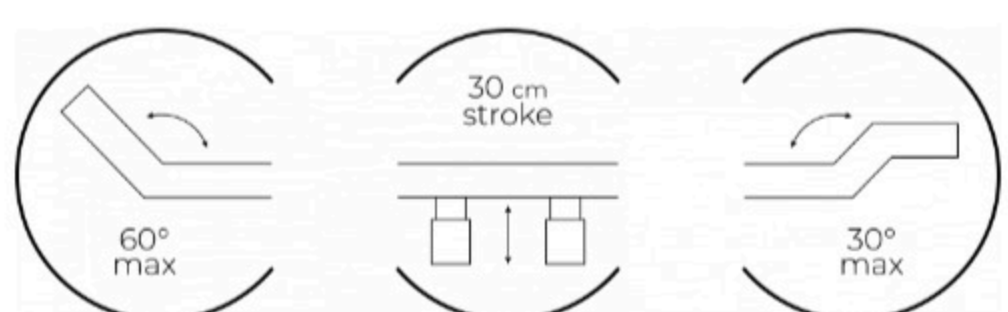

TAKE CONTROL WITH STYLE

Sleek aluminium control panel, effortless adjustments, instant heating system activation. All the bed at your fingertips.