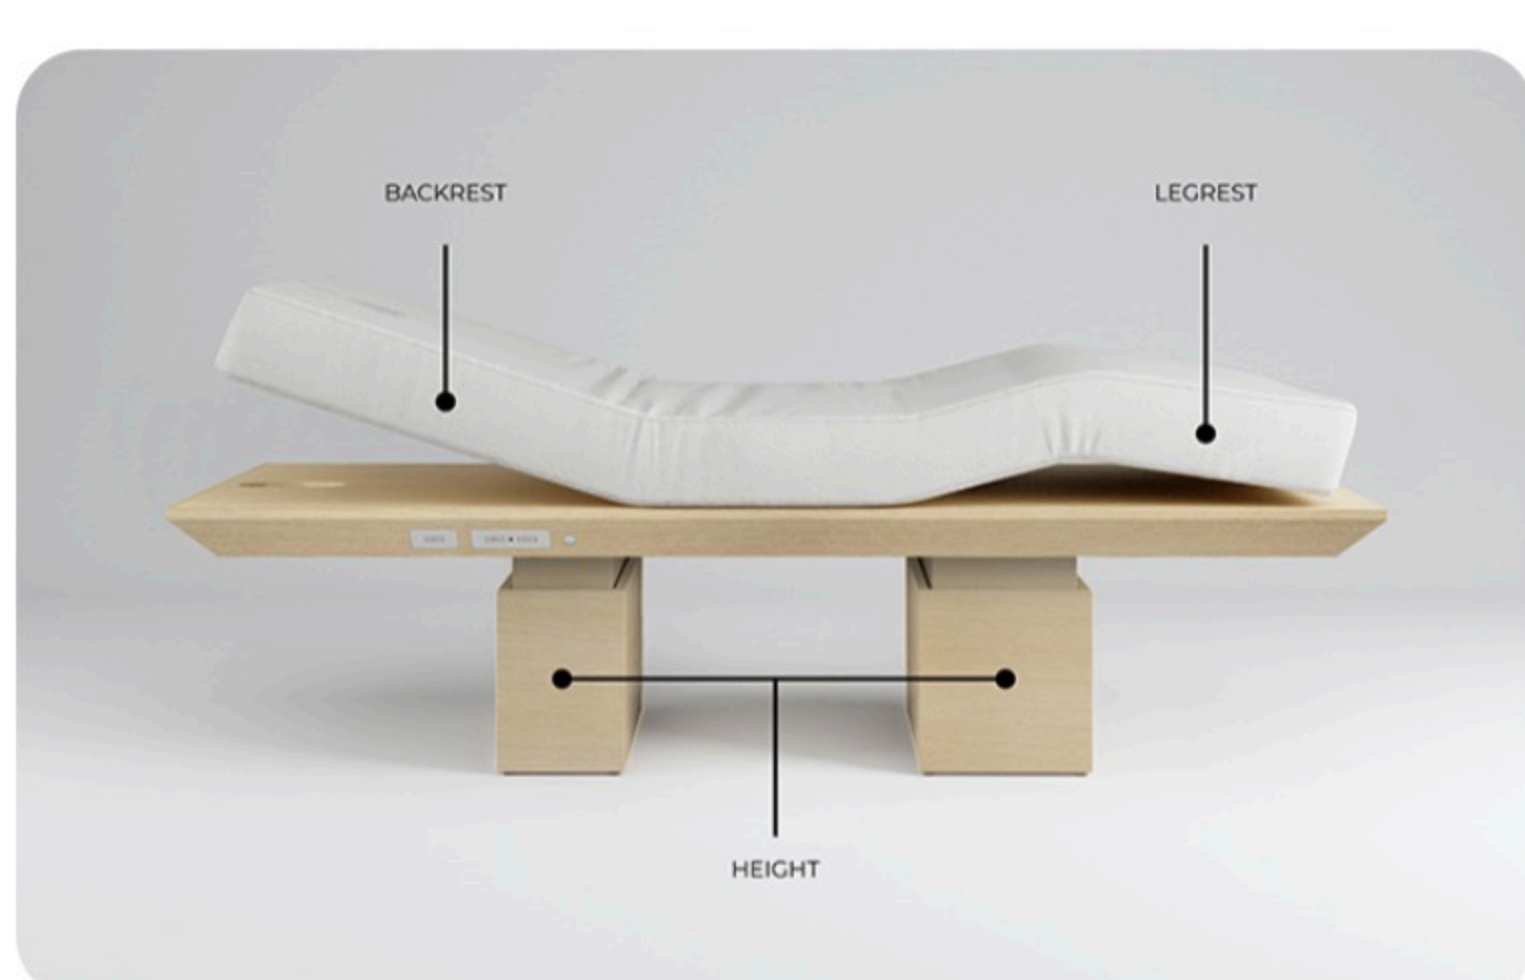

TAKE CONTROL WITH STYLE

Sleek aluminium control panel, effortless adjustments, instant heating system activation. All the bed at your fingertips.