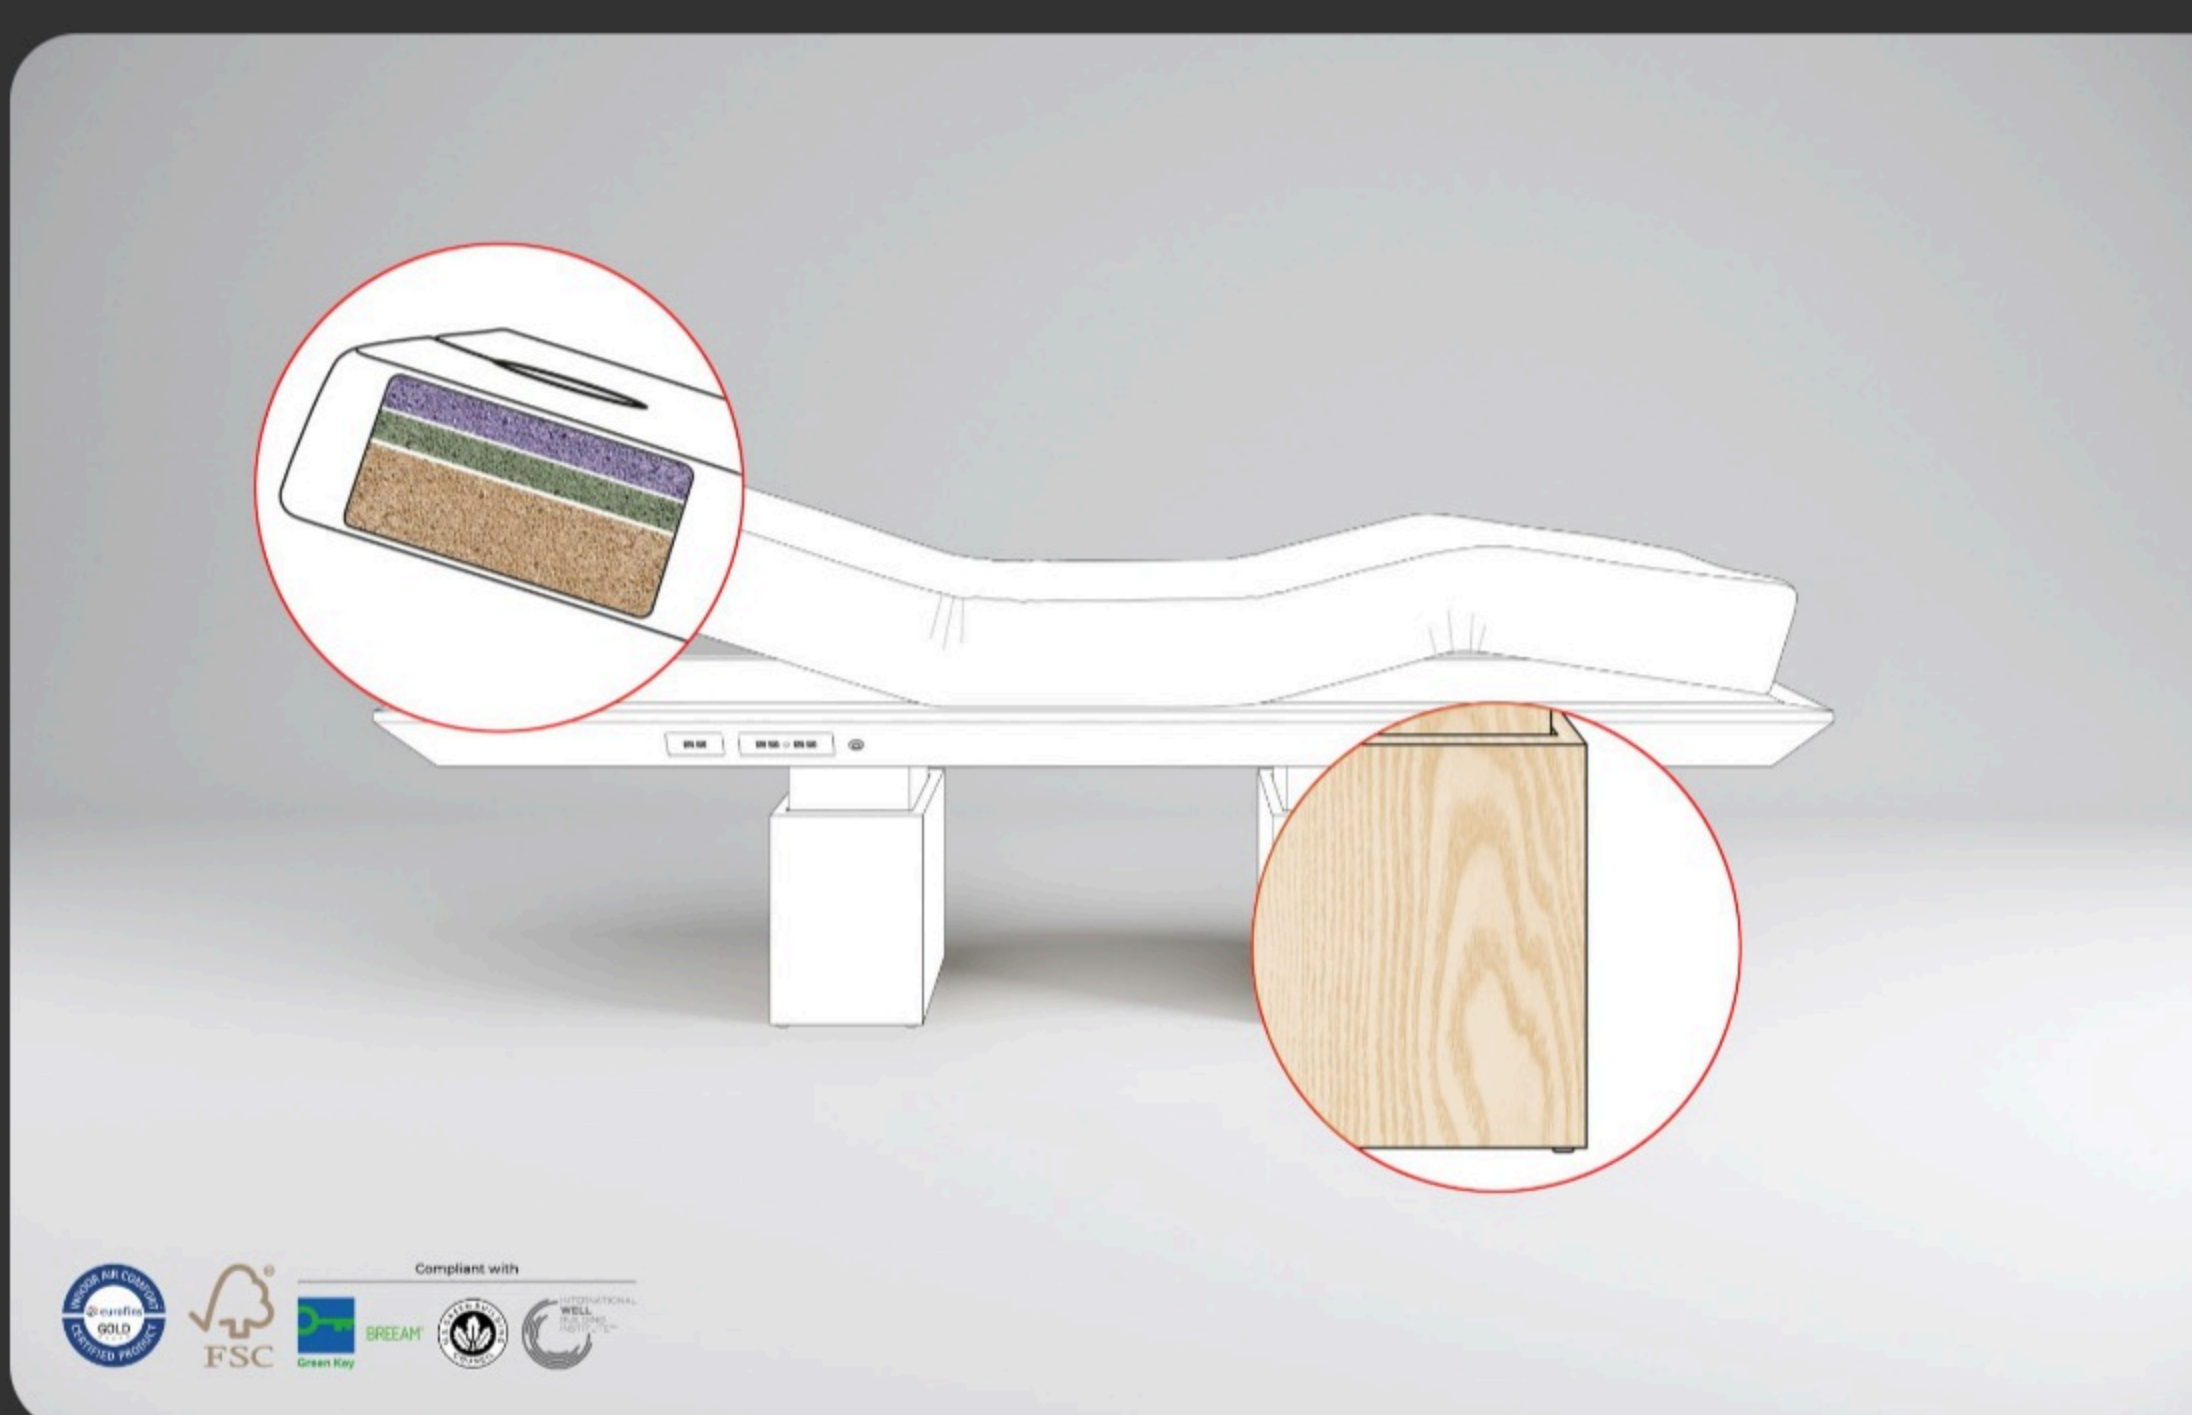

Next-generation beds

ECO-RESPONSIBLE DESIGN

SKYY massage beds, a fusion of style and sustainability, are not only made with materials featuring elegant textures and an appealing color palette, but also promote the purity of indoor environments like treatment cabins.

Why choose them:

Multi layer texture

Touch 3D

Ecological production

Healthy SPA

MAXIMISING COMFORT LAYER BY LAYER

Our mattress is designed for ultimate comfort, featuring three layers of foam each carefully calibrated for distinct densities.

This purposeful foam selection not only delivers immediate comfort and coziness but also ensures long-term body support and long-lasting durability.

ERGONOMICS, SERIOUSLY

SKYY is deeply committed to the science of body ergonomics. *Hergo System* isn't just a design feature: our specially crafted face hole positions the entire body - head, forehead, shoulders and back overall, in the optimal and comfortable stance, ensuring all muscles are perfectly primed for the treatment.