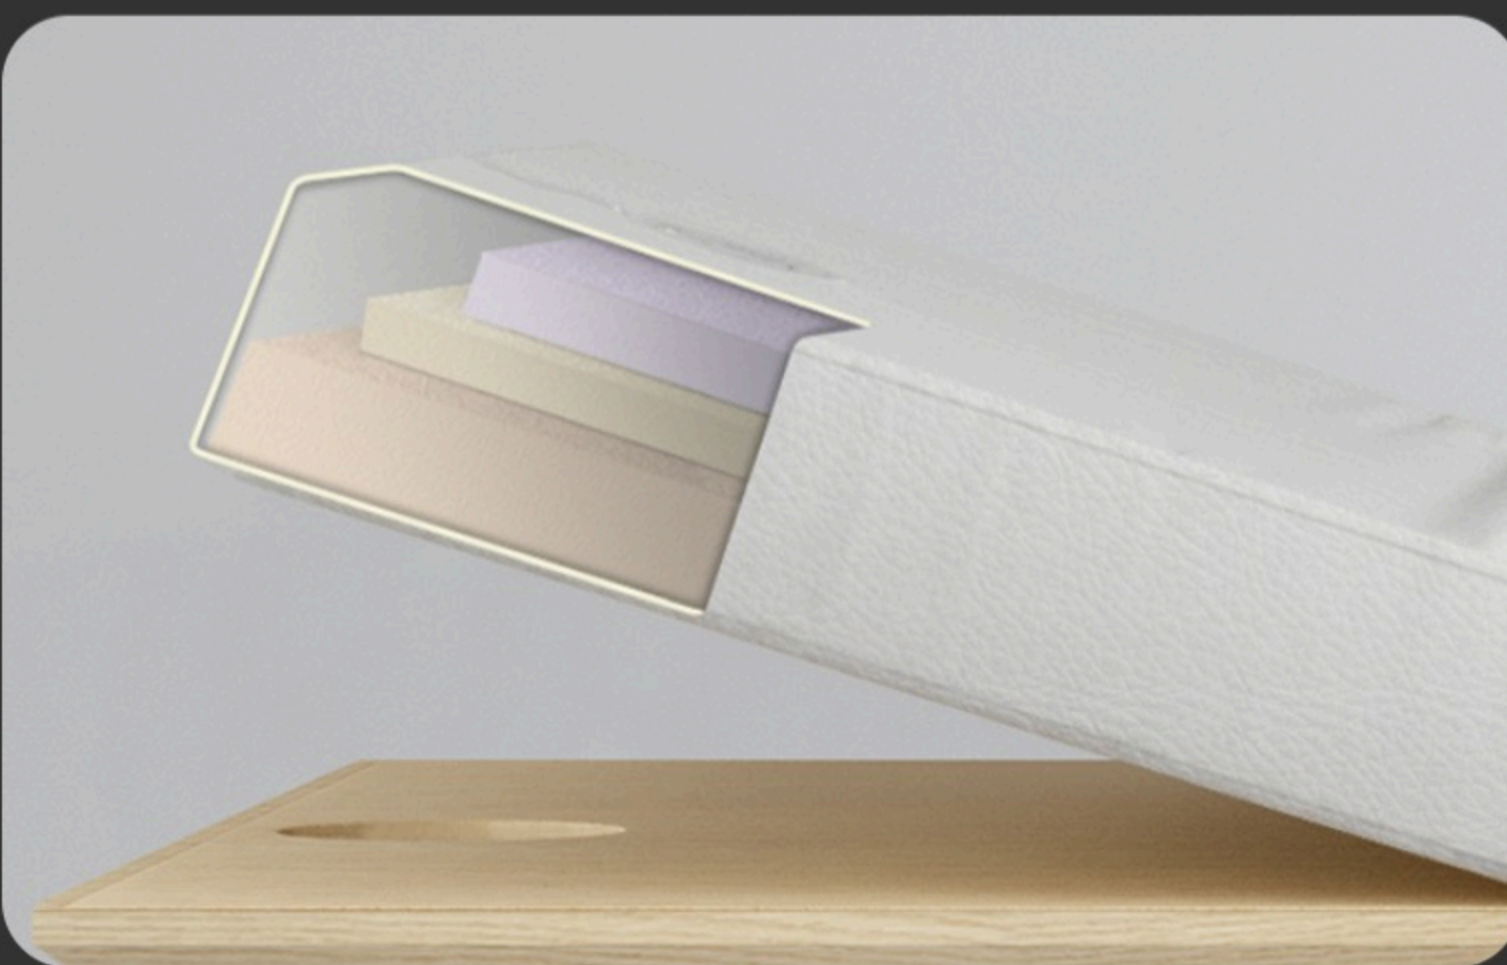

Next-generation beds

ECO-RESPONSIBLE DESIGN

SKYY massage beds, a fusion of style and sustainability, are not only made with materials featuring elegant textures and an appealing color palette, but also promote the purity of indoor environments like treatment cabins.

Why choose them:

Multi layer texture

Touch 3D

Ecological production

Healthy SPA

MAXIMISING COMFORT LAYER BY LAYER

Our mattress is designed for ultimate comfort, featuring three layers of foam each carefully calibrated for distinct densities.

This purposeful foam selection not only delivers immediate comfort and coziness but also ensures long-term body support and long-lasting durability.

ERGONOMICS, SERIOUSLY

SKYY is deeply committed to the science of body ergonomics. *Hergo System* isn't just a design feature: our specially crafted face hole positions the entire body - head, forehead, shoulders and back overall, in the optimal and comfortable stance, ensuring all muscles are perfectly primed for the treatment.