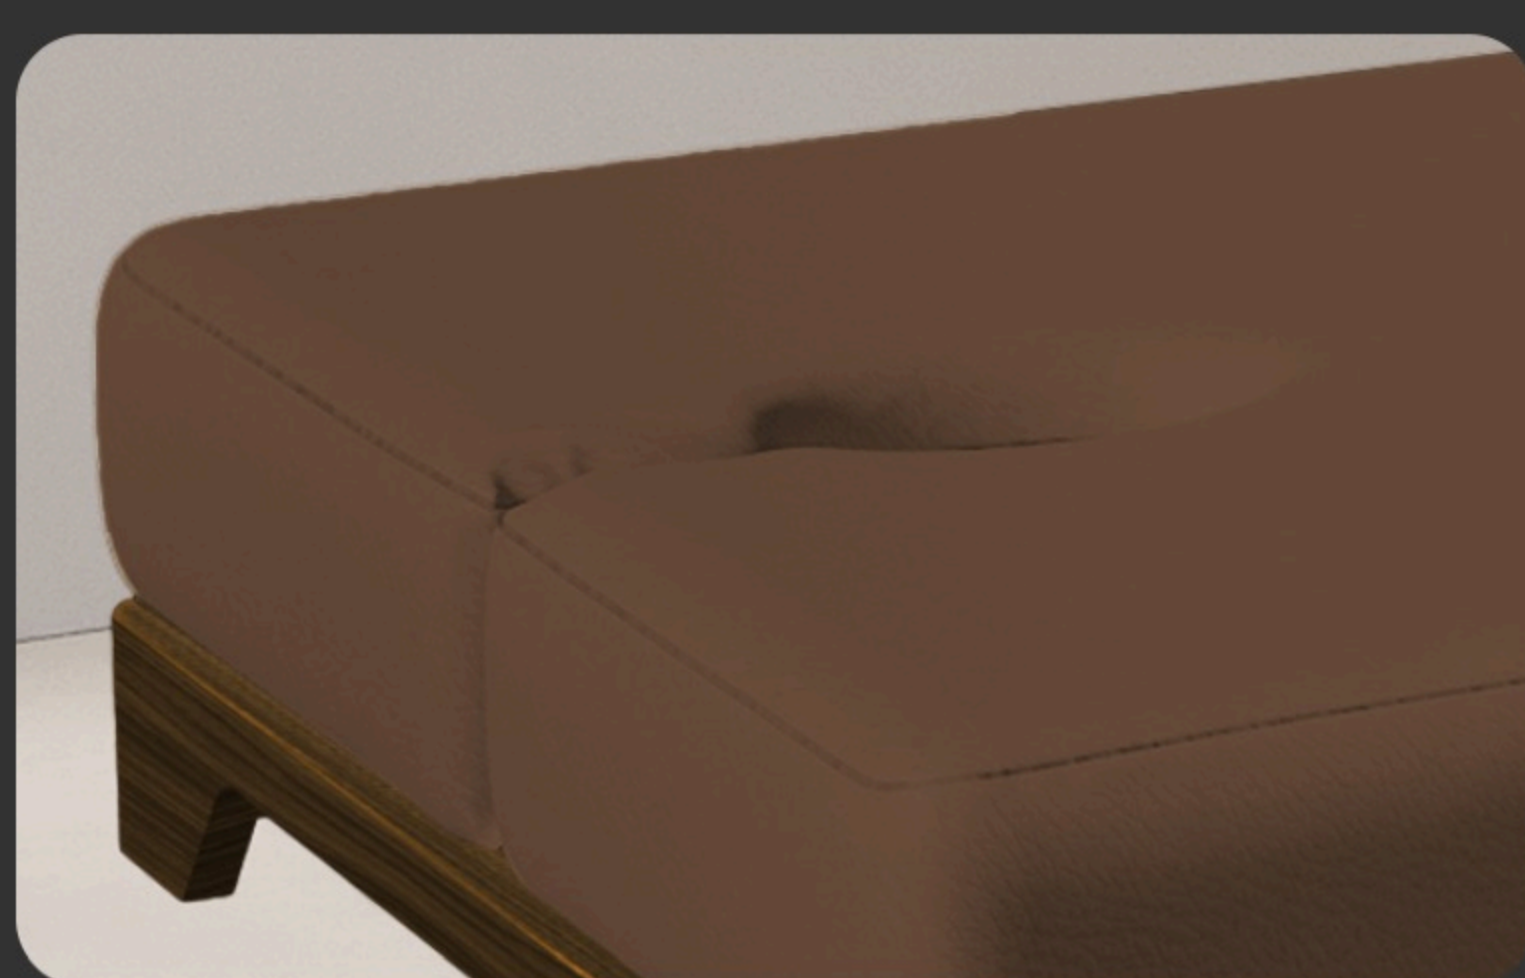

A SECOND SKIN

We prioritise bio-compatible materials, that is why we proudly display the OEKO-TEX® label. This certificate is the assurance that our mattress upholstery has undergone rigorous testing to ensure it is free from toxic and harmful substances. Offering a cozy skinfeel, naturally.

Design

Customise your bed

LET'S PLAY!

Discover our range of finishes for your mattress, plateau, and feet. You can easily design your bed's look and shape to suit your style. Be inspired by our interactive configurator to tailor your preferences.

[CONFIGURE YOUR BED](#)