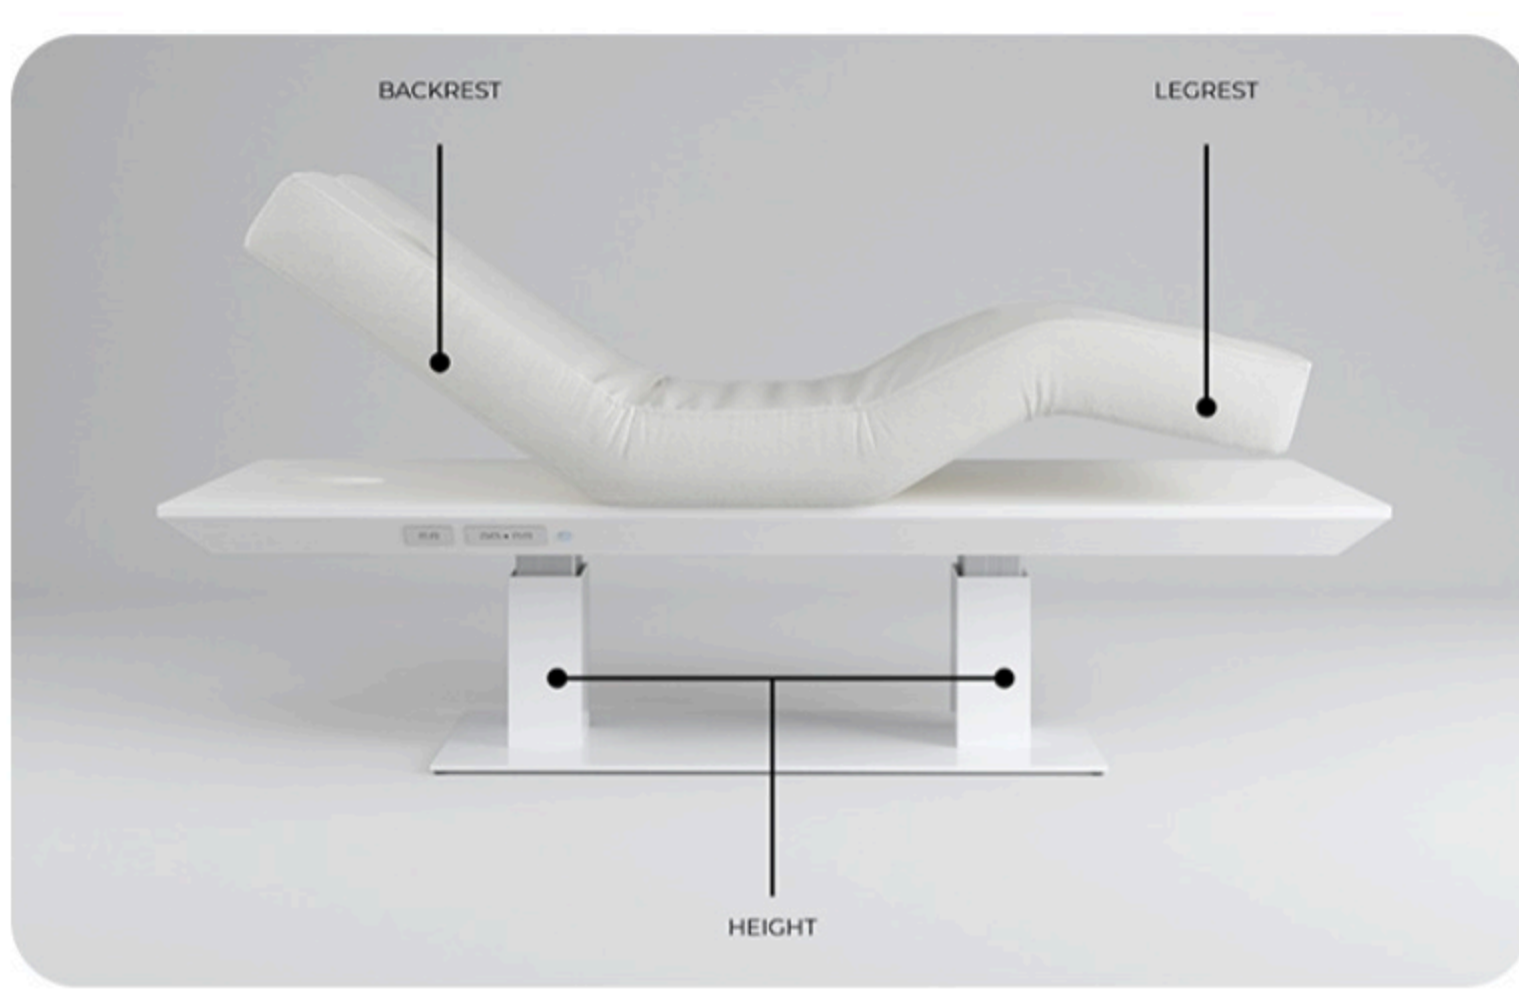

# S\_02

Full electric multifunctional SPA massage bed

FULLY ELECTRIC

EXTRA COMFORT MATTRESS

EXCELLENT ERGONOMICS

## FULLY ELECTRIC FOR TOP VERSATILITY

Each SKYY massage bed features four powerful actuators, providing effortless height, backrest, and legrest adjustments.

## CRAFTED WITH THERAPISTS IN MIND

Our plateau's design features a precise head-side cutout, ensuring optimum comfort for the operator throughout every treatment.

Smart

## MAXIMISING COMFORT LAYER BY LAYER

Our mattress is designed for ultimate comfort, featuring three layers of foam each carefully calibrated for distinct densities.

This purposeful foam selection not only delivers immediate comfort and coziness but also ensures long-term body support and long-lasting durability.