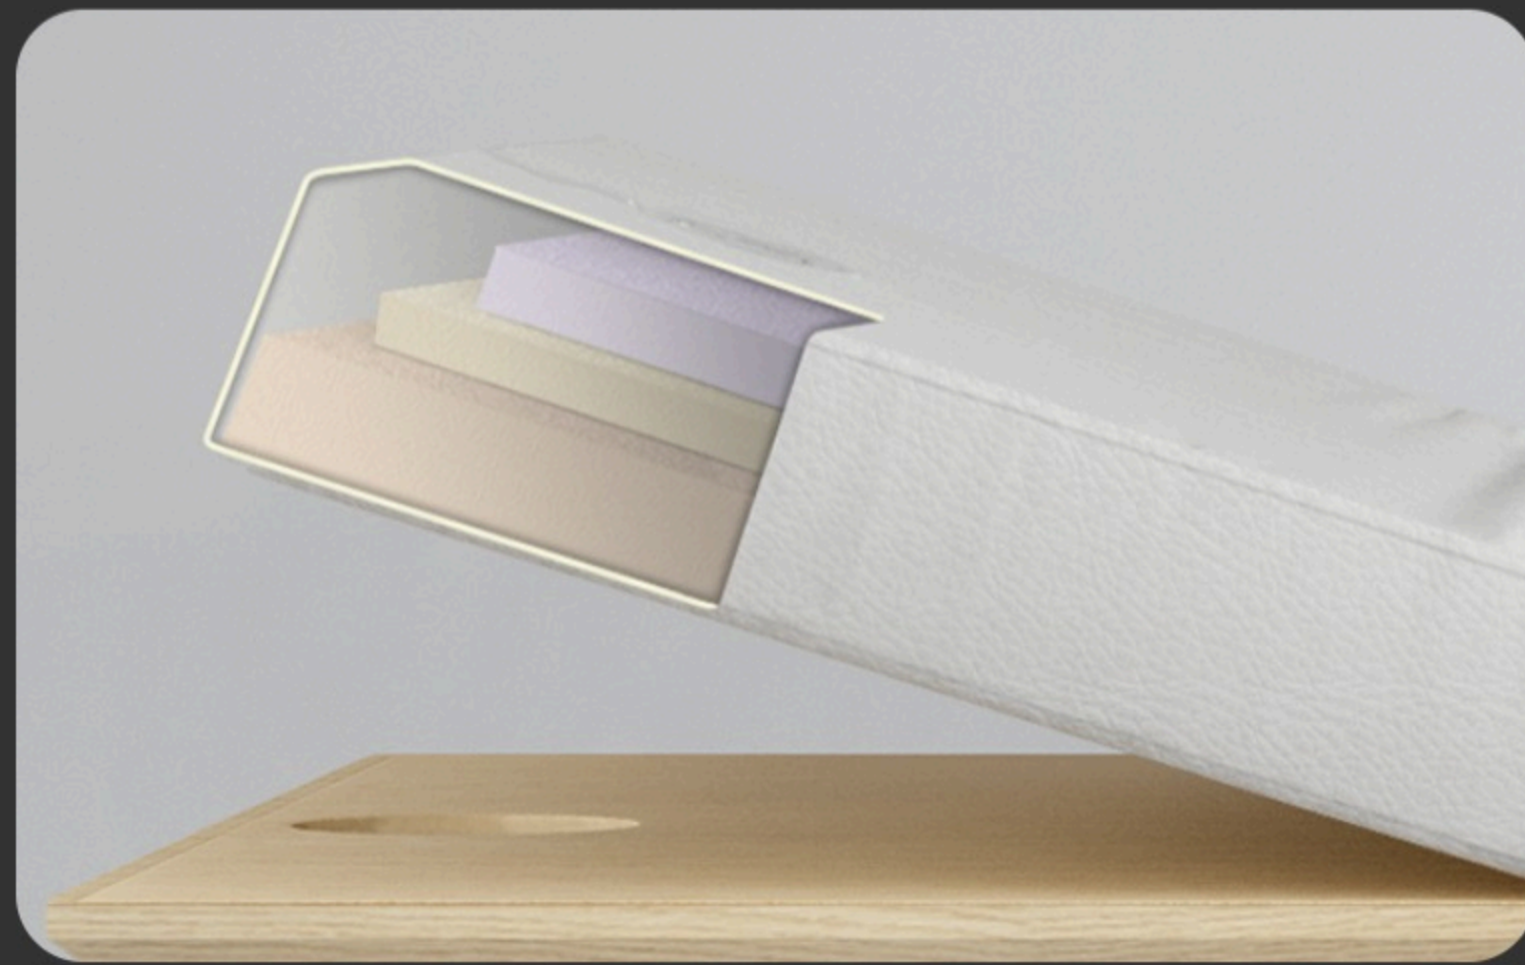

## ECO-RESPONSIBLE DESIGN

SKYY massage beds, a fusion of style and sustainability, are not only made with materials featuring elegant textures and an appealing color palette, but also promote the purity of indoor environments like treatment cabins.

## MAXIMISING COMFORT LAYER BY LAYER

Our mattress is designed for ultimate comfort, featuring three layers of foam each carefully calibrated for distinct densities.

This purposeful foam selection not only delivers immediate comfort and coziness but also ensures long-term body support and long-lasting durability.