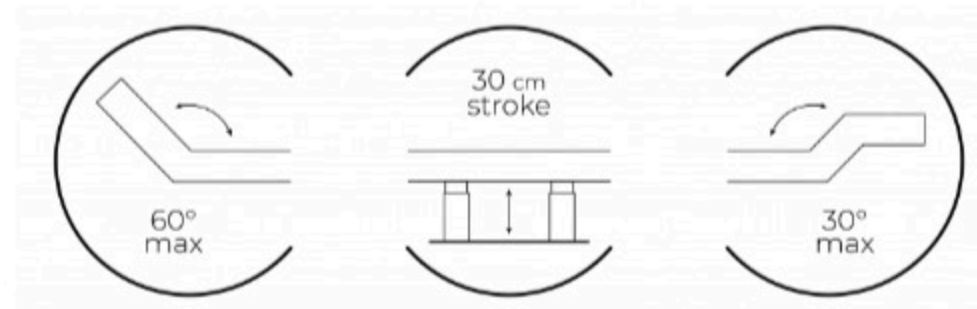

## FULLY ELECTRIC FOR TOP VERSATILITY

Each SKYY massage bed features four powerful actuators, providing effortless height, backrest, and legrest adjustments.