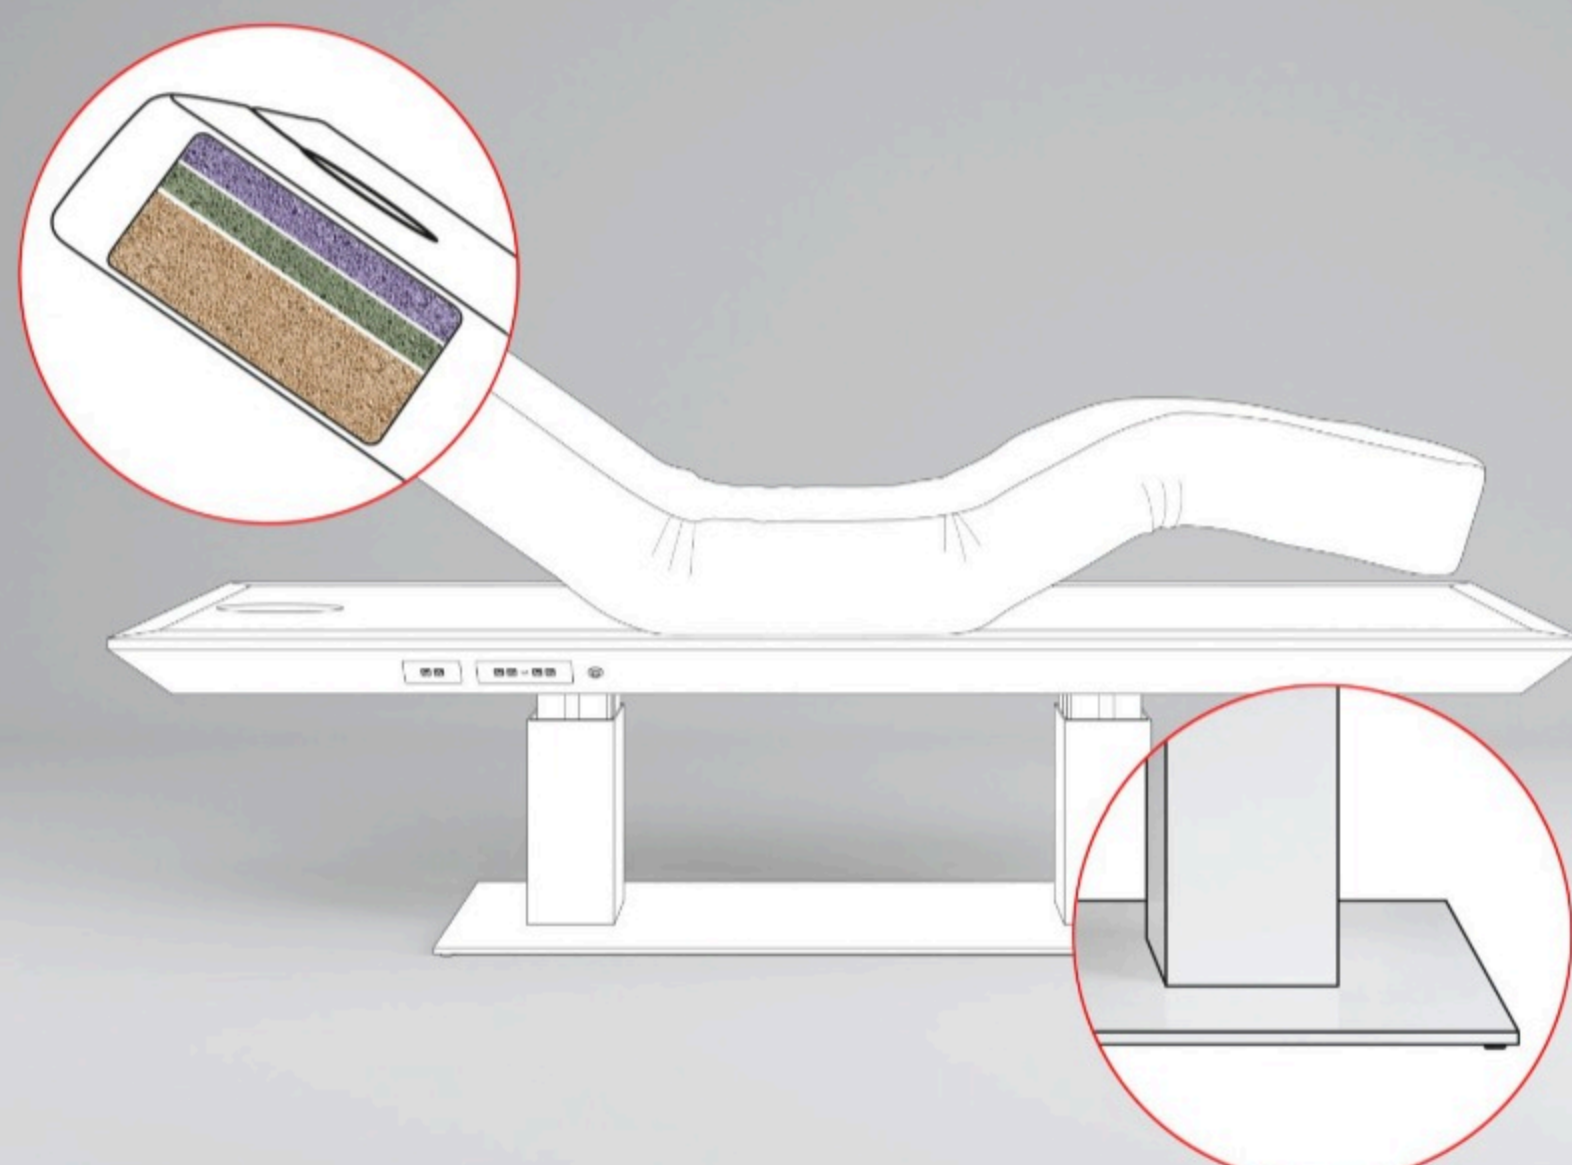

Next-generation beds