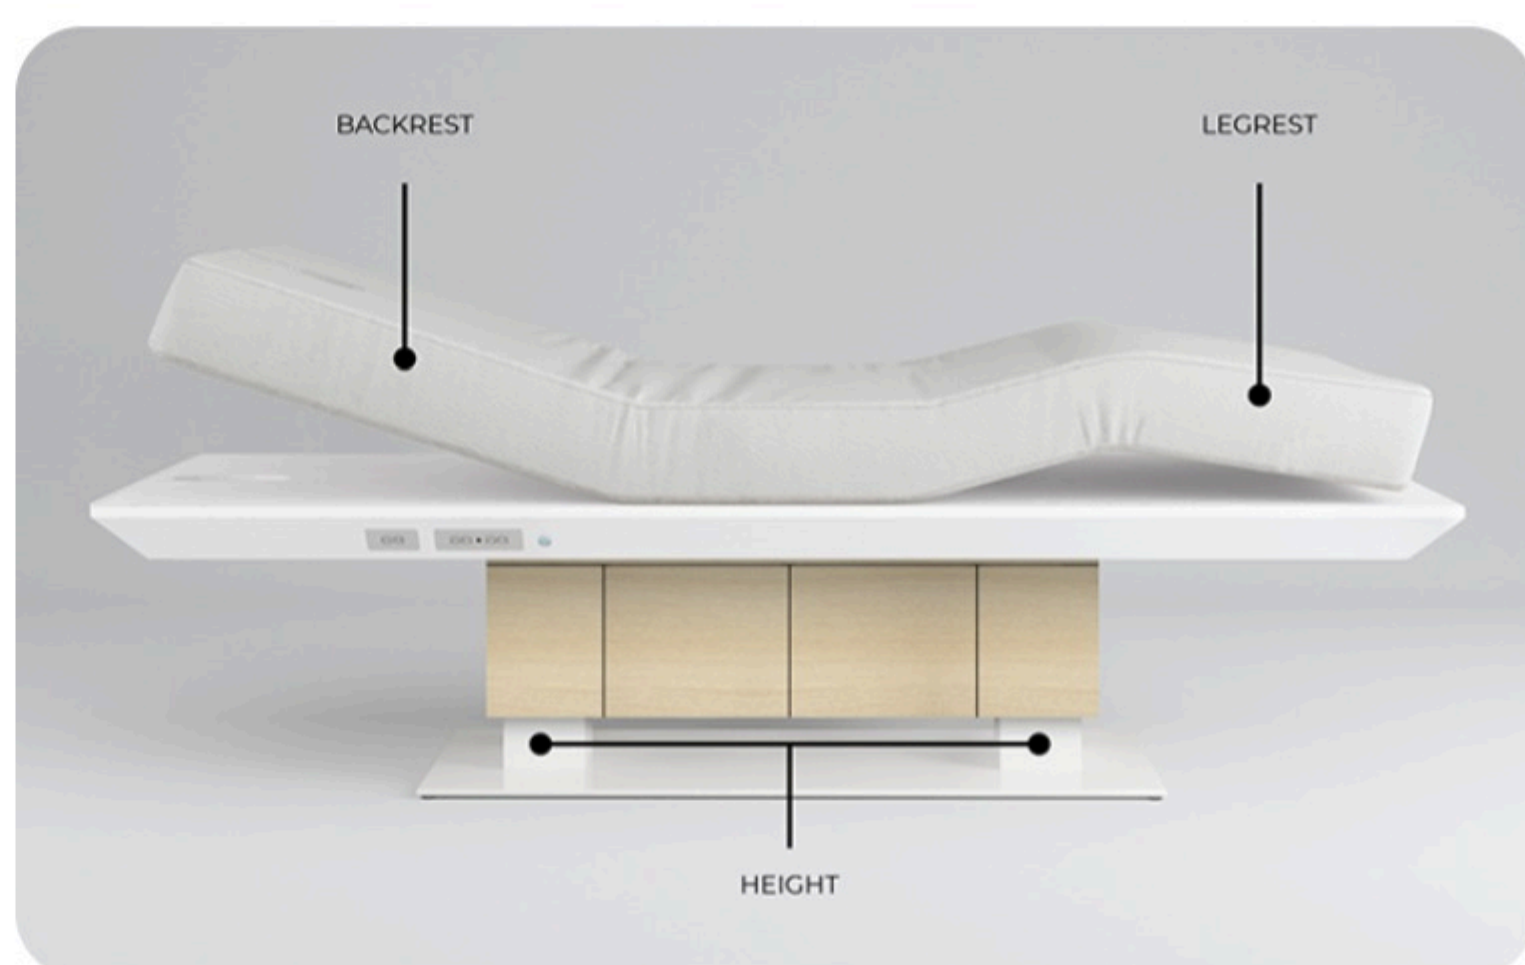

TAKE CONTROL WITH STYLE

Sleek aluminium control panel, effortless adjustments, instant heating system activation. All the bed at your fingertips.

CRAFTED WITH THERAPISTS IN MIND

Our plateau's design features a precise head-side cutout, ensuring optimum comfort for the operator throughout every treatment.