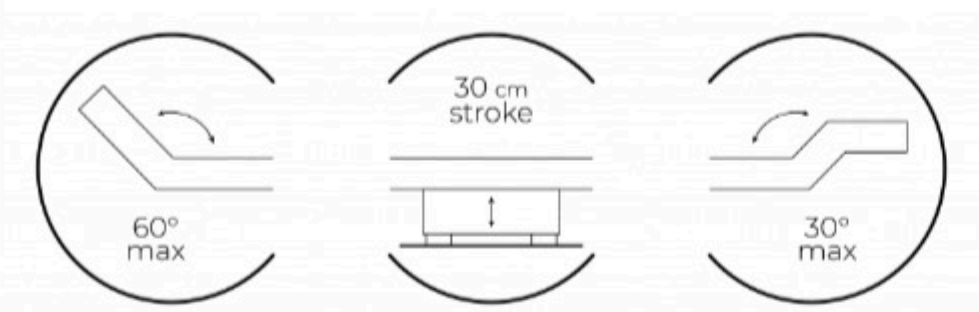

TAKE CONTROL WITH STYLE

Sleek aluminium control panel, effortless adjustments, instant heating system activation. All the bed at your fingertips.

CRAFTED WITH THERAPISTS IN MIND

Our plateau's design features a precise head-side cutout, ensuring optimum comfort for the operator throughout every treatment.