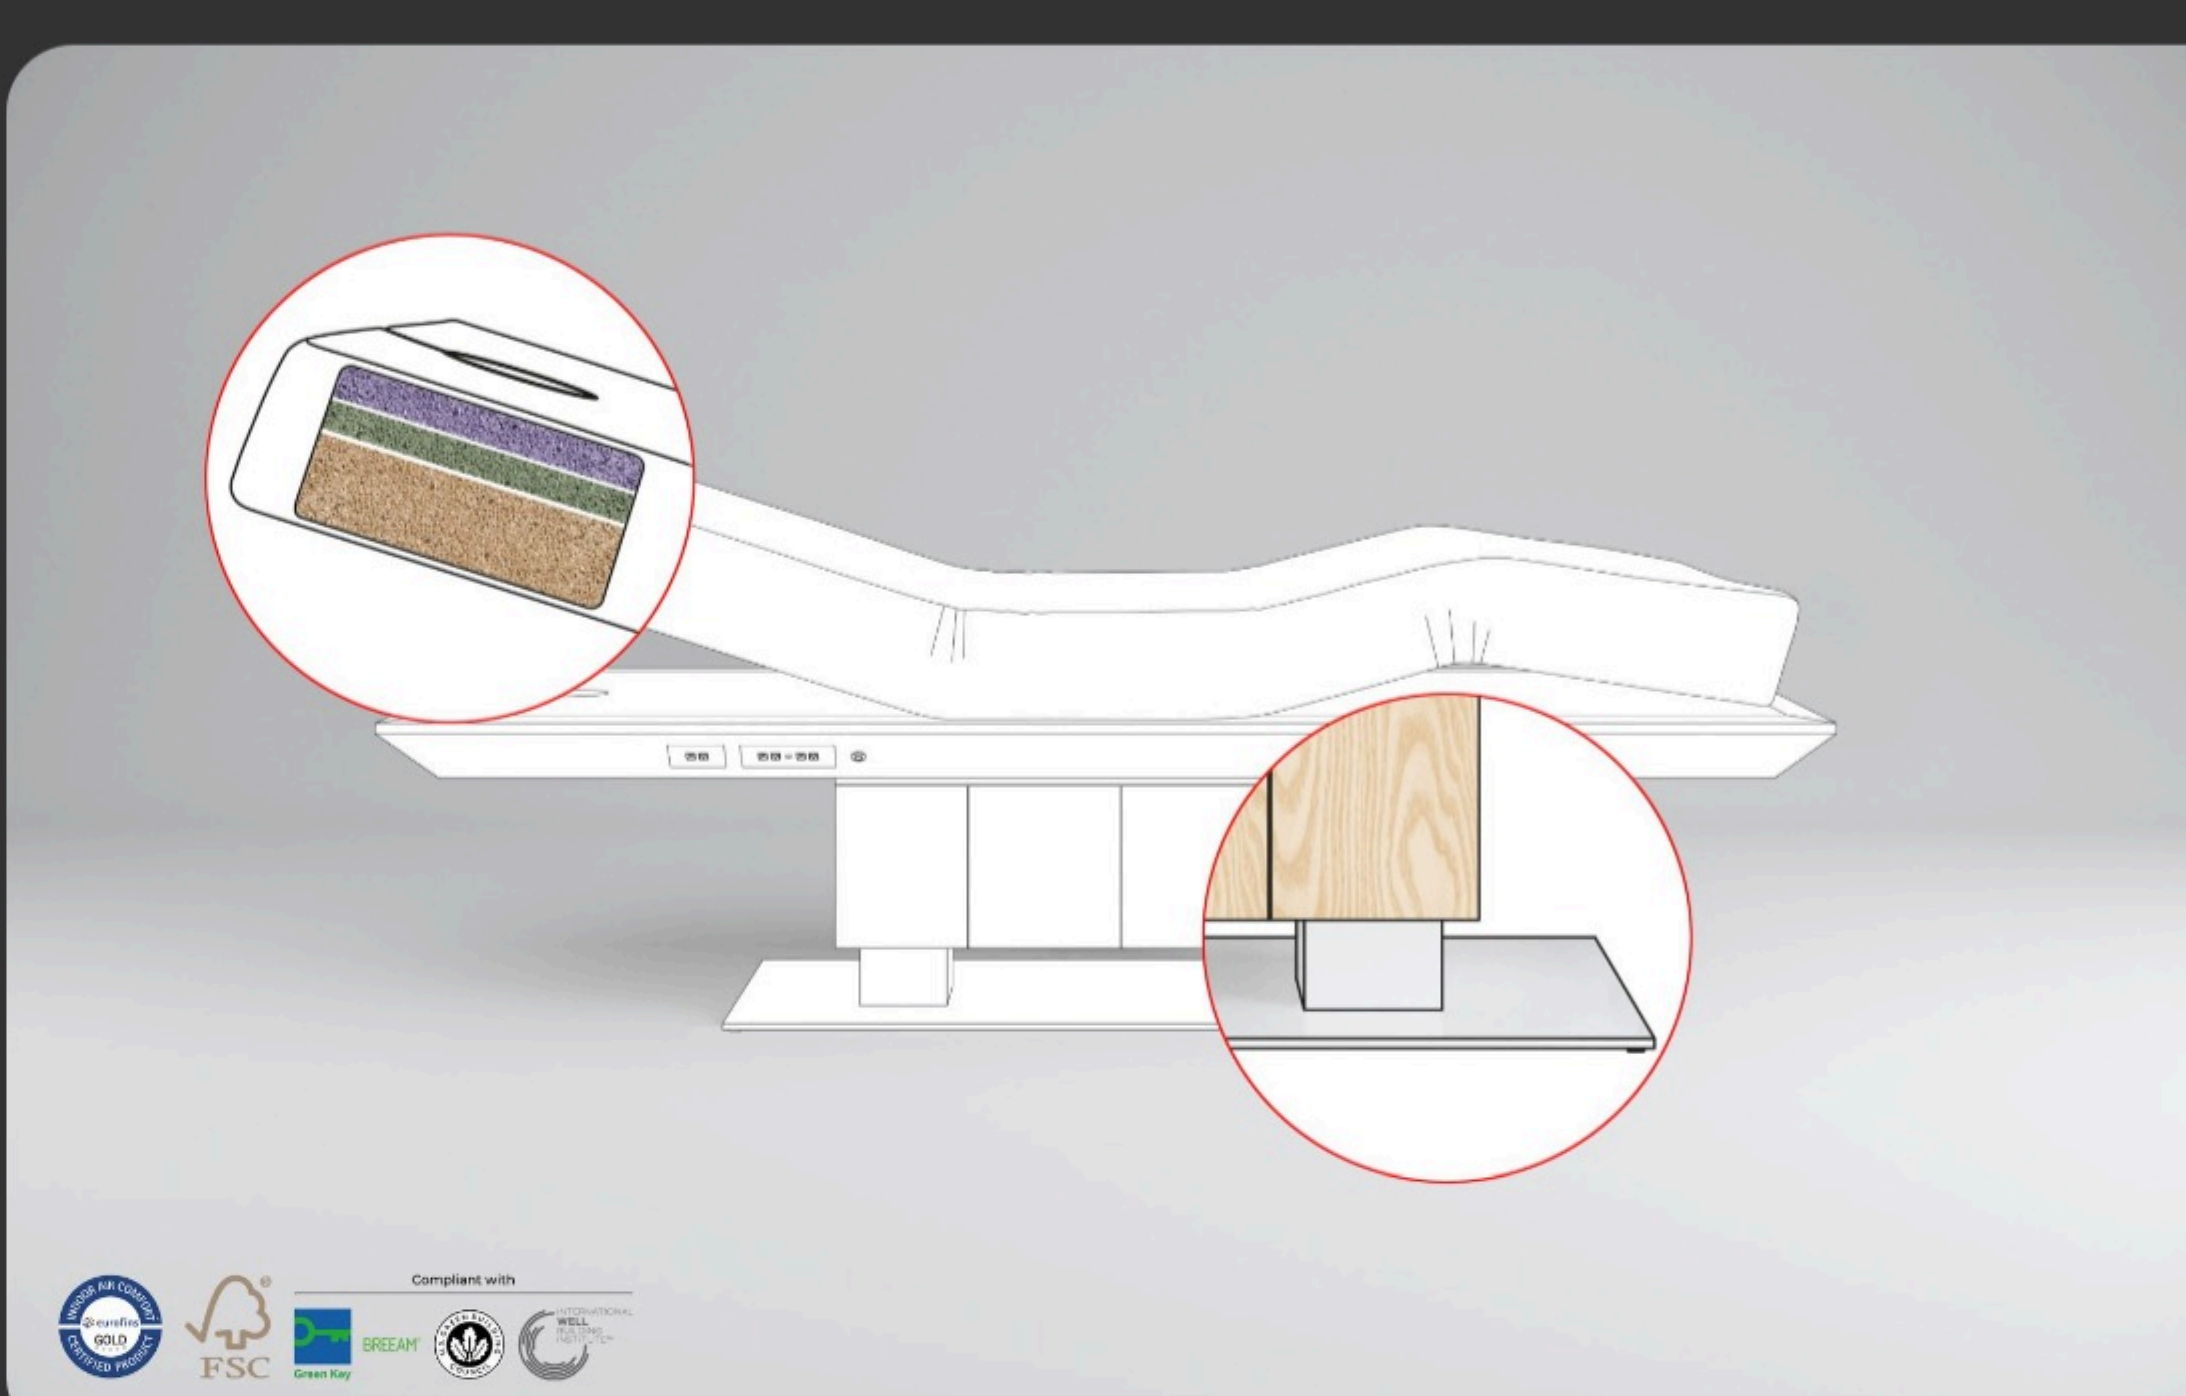

MAXIMISING COMFORT LAYER BY LAYER

Our mattress is designed for ultimate comfort, featuring three layers of foam each carefully calibrated for distinct densities.

This purposeful foam selection not only delivers immediate comfort and coziness but also ensures long-term body support and long-lasting durability.

ERGONOMICS, SERIOUSLY

SKYY is deeply committed to the science of body ergonomics. *Hergo System* isn't just a design feat: our specially crafted face hole positions the entire body - head, forehead, shoulders and back overall, in the optimal and comfortable stance, ensuring all muscles are perfectly primed for the treatment.