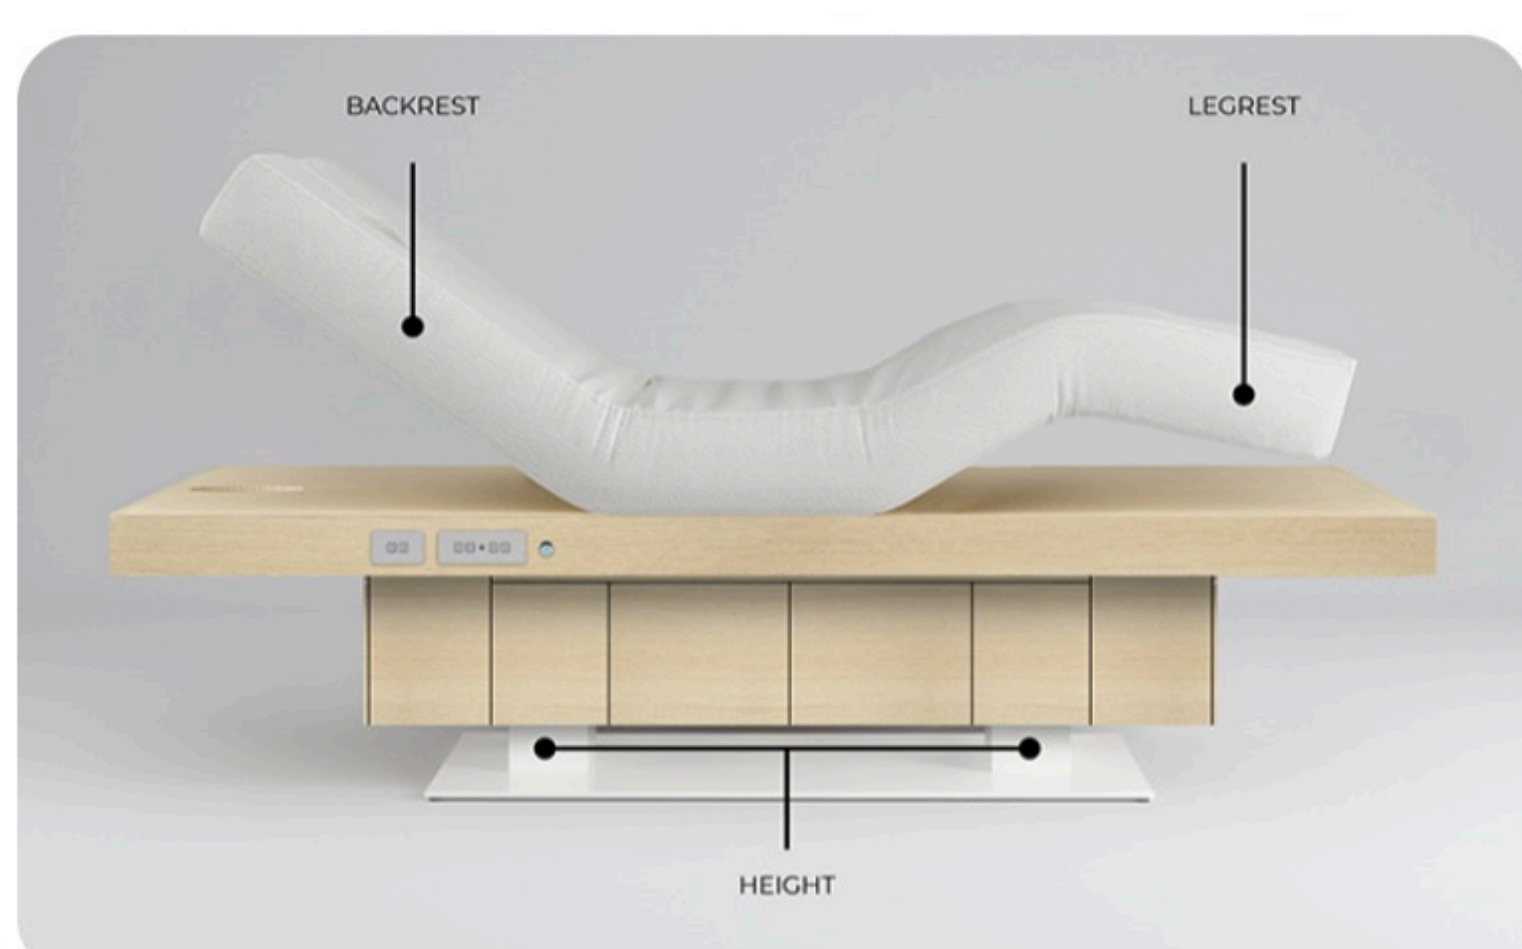

S_04

Full electric multifunctional SPA massage bed

FULLY ELECTRIC

EXTRA COMFORT MATTRESS

PUSH-PULL STORAGE

FULLY ELECTRIC FOR TOP VERSATILITY

Each SKYY massage bed features four powerful actuators, providing effortless height, backrest, and legrest adjustments.

TAKE CONTROL WITH STYLE

Sleek aluminium control panel, effortless adjustments, instant heating system activation. All the bed at your fingertips.