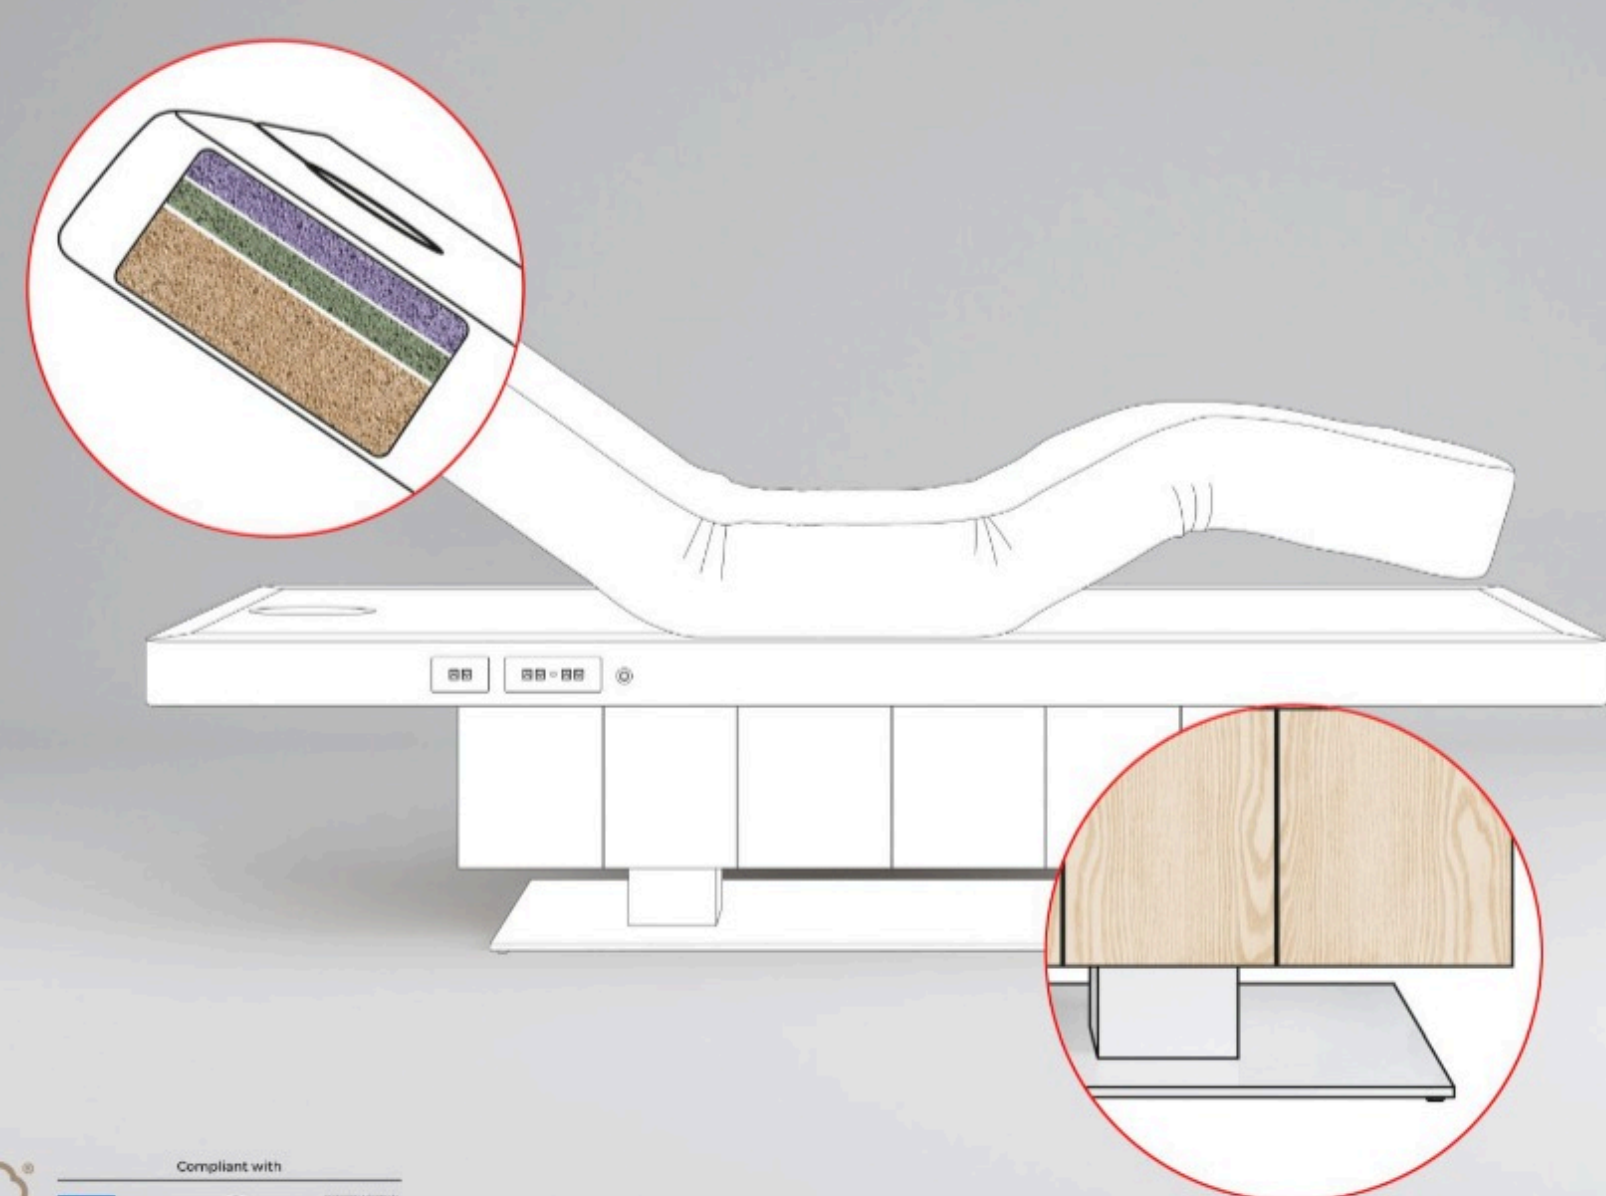

Next-generation beds