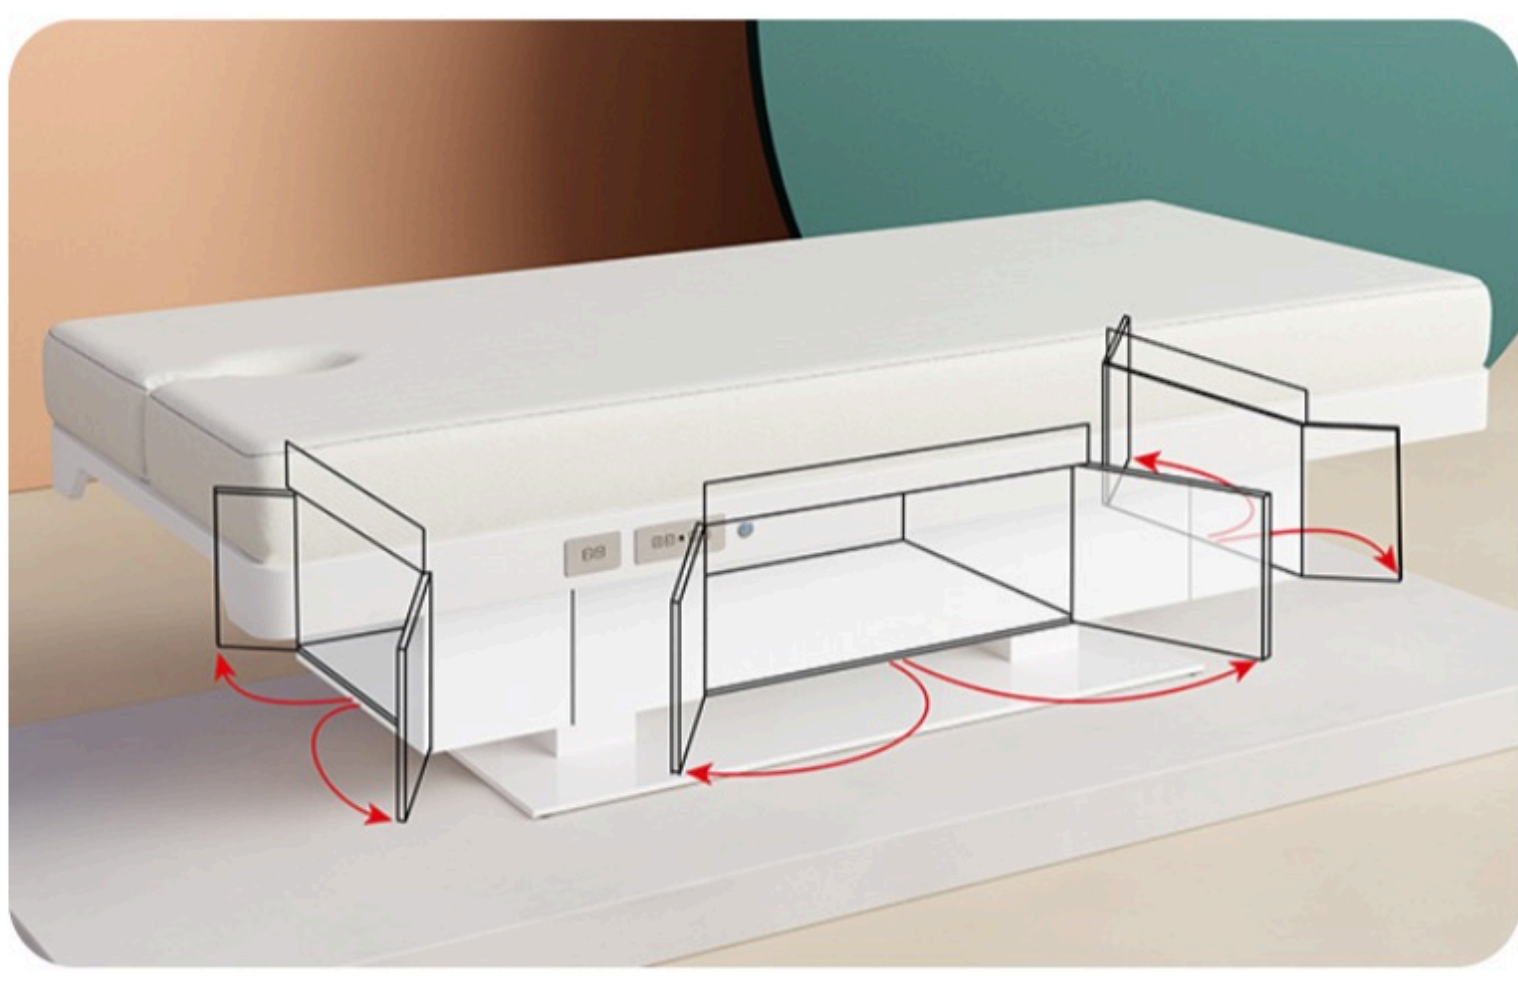

S_04

Full electric multifunctional SPA massage bed

FULLY ELECTRIC

EXTRA COMFORT MATTRESS

PUSH-PULL STORAGE

FULLY ELECTRIC FOR TOP VERSATILITY

Each SKYY massage bed features four powerful actuators, providing effortless height, backrest, and legrest adjustments.

TAKE CONTROL WITH STYLE

Sleek aluminium control panel, effortless adjustments, instant heating system activation. All the bed at your fingertips.

CRAFTED WITH THERAPISTS IN MIND

Our plateau's design features a precise head-side cutout, ensuring optimum comfort for the operator throughout every treatment.

MAKE SPACE FOR GREAT THINGS

S_04 has 3 slots with push-and-pull doors.

Smart

Next-generation beds

ECO-RESPONSIBLE DESIGN

SKYY massage beds, a fusion of style and sustainability, are not only made with materials featuring elegant textures and an appealing color palette, but also promote the purity of indoor environments like treatment cabins.

Why choose them:

Multi layer texture

Touch 3D

Ecological production

Healthy SPA

MAXIMISING COMFORT LAYER BY LAYER

Our mattress is designed for ultimate comfort, featuring three layers of foam each carefully calibrated for distinct densities.

This purposeful foam selection not only delivers immediate comfort and coziness but also ensures long-term body support and long-lasting durability.

ERGONOMICS, SERIOUSLY

SKYY is deeply committed to the science of body ergonomics. *Hergo System* isn't just a design feature: our specially crafted face hole positions the entire body – head, forehead, shoulders and back overall, in the optimal and comfortable stance, ensuring all muscles are perfectly primed for the treatment.

A SECOND SKIN