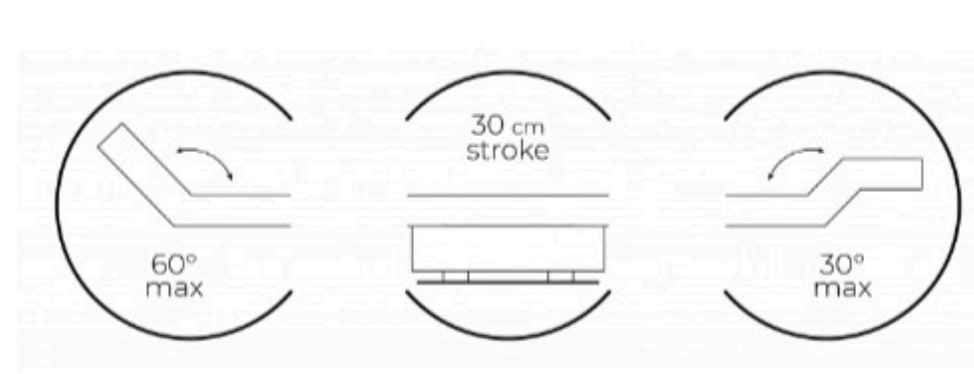

S_04

Full electric multifunctional SPA massage bed

FULLY ELECTRIC

EXTRA COMFORT MATTRESS

PUSH-PULL STORAGE

FULLY ELECTRIC FOR TOP VERSATILITY

Each SKYY massage bed features four powerful actuators, providing effortless height, backrest, and legrest adjustments.

TAKE CONTROL WITH STYLE

Sleek aluminium control panel, effortless adjustments, instant heating system activation. All the bed at your fingertips.

CRAFTED WITH THERAPISTS IN MIND

Our plateau's design features a precise head-side cutout, ensuring optimum comfort for the operator throughout every treatment.

MAKE SPACE FOR GREAT THINGS

S_04 has 3 slots with push-and-pull doors.

Smart

Next-generation beds

ECO-RESPONSIBLE DESIGN

SKYY massage beds, a fusion of style and sustainability, are not only made with materials featuring elegant textures and an appealing color palette, but also promote the purity of indoor environments like treatment cabins.

Why choose them:

Multi layer texture

Touch 3D

Ecological production

Healthy SPA

MAXIMISING COMFORT LAYER BY LAYER

Our mattress is designed for ultimate comfort, featuring three layers of foam each carefully calibrated for distinct densities.

This purposeful foam selection not only delivers immediate comfort and coziness but also ensures long-term body support and long-lasting durability.

ERGONOMICS, SERIOUSLY

SKYY is deeply committed to the science of body ergonomics. *Hergo System* isn't just a design feature: our specially crafted face hole positions the entire body – head, forehead, shoulders and back overall, in the optimal and comfortable stance, ensuring all muscles are perfectly primed for the treatment.

A SECOND SKIN