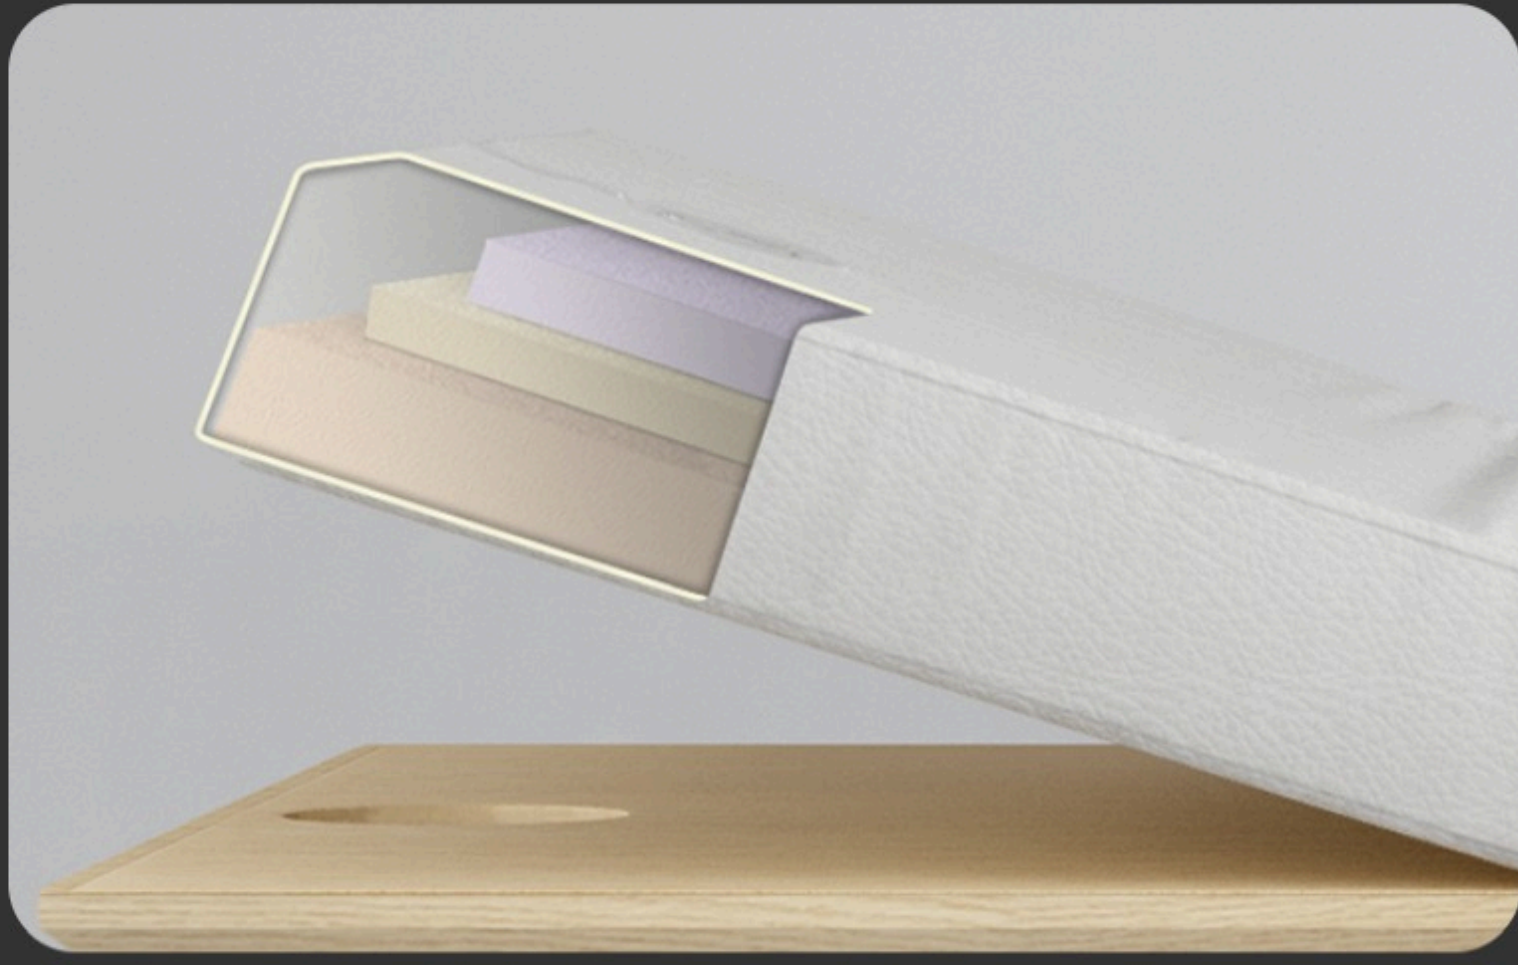

MAXIMISING COMFORT LAYER BY LAYER

Our mattress is designed for ultimate comfort, featuring three layers of foam each carefully calibrated for distinct densities.

This purposeful foam selection not only delivers immediate comfort and coziness but also ensures long-term body support and long-lasting durability.

ERGONOMICS, SERIOUSLY

SKYY is deeply committed to the science of body ergonomics. *Hergo System* isn't just a design feature: our specially crafted face hole positions the entire body – head, forehead, shoulders and back overall, in the optimal and comfortable stance, ensuring all muscles are perfectly primed for the treatment.

A SECOND SKIN

We prioritise bio-compatible materials, that is why we proudly display the OEKO-TEX® label. This certificate is the assurance that our mattress upholstery has undergone rigorous testing to ensure it is free from toxic and harmful substances. Offering a cozy skinfeel, naturally.